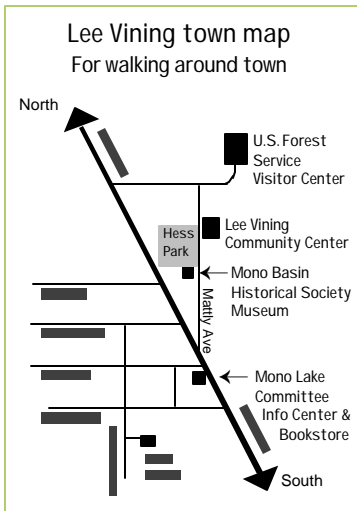

Mono Lake and Vicinity Map

How far is it?
Distance From Lee Vining To:

South Tufa	11 mi	18km
Yosemite Park entrance	13	21
Tuolumne Meadows	21	34
Mammoth Lakes	27	44
Bodie	32	52
Bishop	66	106
Yosemite Valley	77	124
Lake Tahoe	110	177
Reno	140	225
Death Valley	177	285
San Francisco (via 120)	250	402
Los Angeles	303	488
Las Vegas	340	547