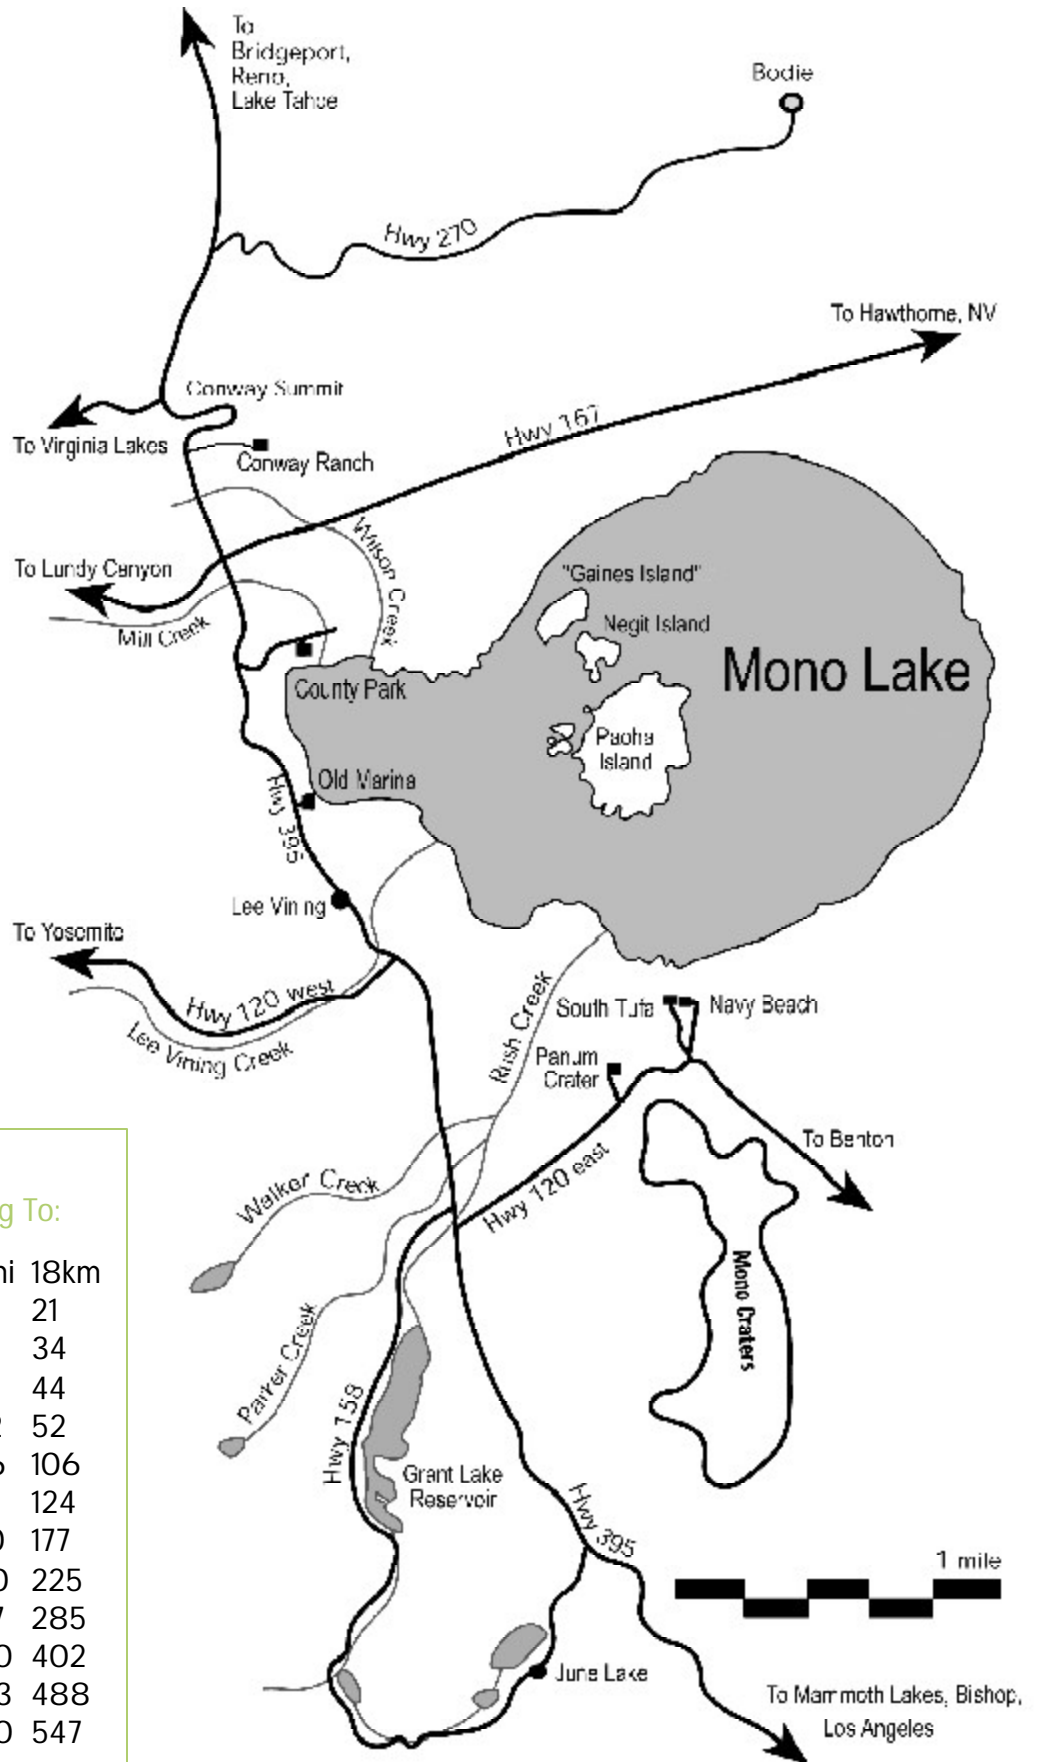

Mono Lake and Vicinity Map

How far is it?
Distance From Lee Vining To:

South Tufa	11 mi	18km
Yosemite Park entrance	13	21
Tuolumne Meadows	21	34
Mammoth Lakes	27	44
Bodie	32	52
Bishop	66	106
Yosemite Valley	77	124
Lake Tahoe	110	177
Reno	140	225
Death Valley	177	285
San Francisco (via 120)	250	402
Los Angeles	303	488
Las Vegas	340	547