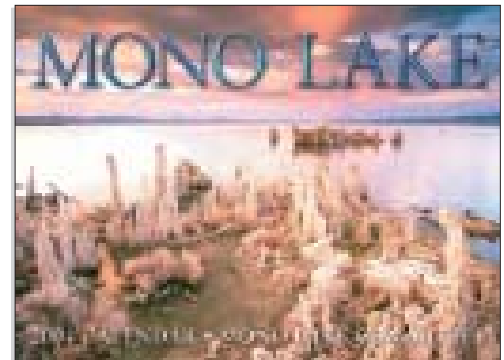

❁ Spring Selection ❁

HANDSCREENED WILDFLOWER NOTECARD SETS

Each card is an original design and silk-screen printed by hand by local artist Helen Coxhead McFarland. The set includes six wildflowers found in the Mono Basin: Columbine, Blue Flax, Wild Iris, Lupine, California Poppy, and Paintbrush. Printed on heavy stock paper with matching envelopes.

Wildflower card set, six notecards with envelopes, 4¼"x5¼": $15.00 each

WATERCOLOR NOTECARD SETS

This wonderful set of six notecards is reproduced from original watercolors by local artist Nancy Overholtz. This special Mono Lake collection includes three different scenes of Mono Lake, as well as cards of the Eared Grebe, California Gull, and Wilson's Phalarope. Printed on heavy stock paper with deckled edge and matching envelopes.

Watercolor card set, six notecards with envelopes, 5"x7": $15.00

2004 MONO LAKE CALENDAR

Still don't have your 2004 Mono Lake Calendar? Get one today at a reduced price!

The Mono Lake Calendar is full of beautiful color images of Mono Lake and the Mono Basin. Printed in the USA on recycled paper.

2004 Mono Lake Calendar, 13"x9": $1.95

Order by phone: (760) 647-6595, fax: (760) 647-6377, or email: bookstore@monolake.org

MONO LAKE COMMITTEE MAIL ORDER FORM

Name _____

Address _____

City _____ State _____ Zip _____

Daytime phone _____

☐ Check (to Mono Lake Committee)   ☐ MasterCard   ☐ Visa   ☐ Discover

Card Number _____ Expiration Date _____

Signature _____

Quan	Item #	Item	Size	Color	Price	Total

Shipping & Handling: use rates at left

Subtotal

CA residents--add 7.25% sales tax to subtotal

Total

SHIPPING & HANDLING

Up to $25	$5.00
$26 - $50	$7.00
$51 - $150	$9.00
Over $150	Free!

California law requires us to charge sales tax on sales and shipping and handling for deliveries in California.

International Shipping Rates by weight.

Phone: (760) 647-6595

Fax: (760) 647-6377

Mono Lake Committee P.O. Box 29, Lee Vining, CA 93541