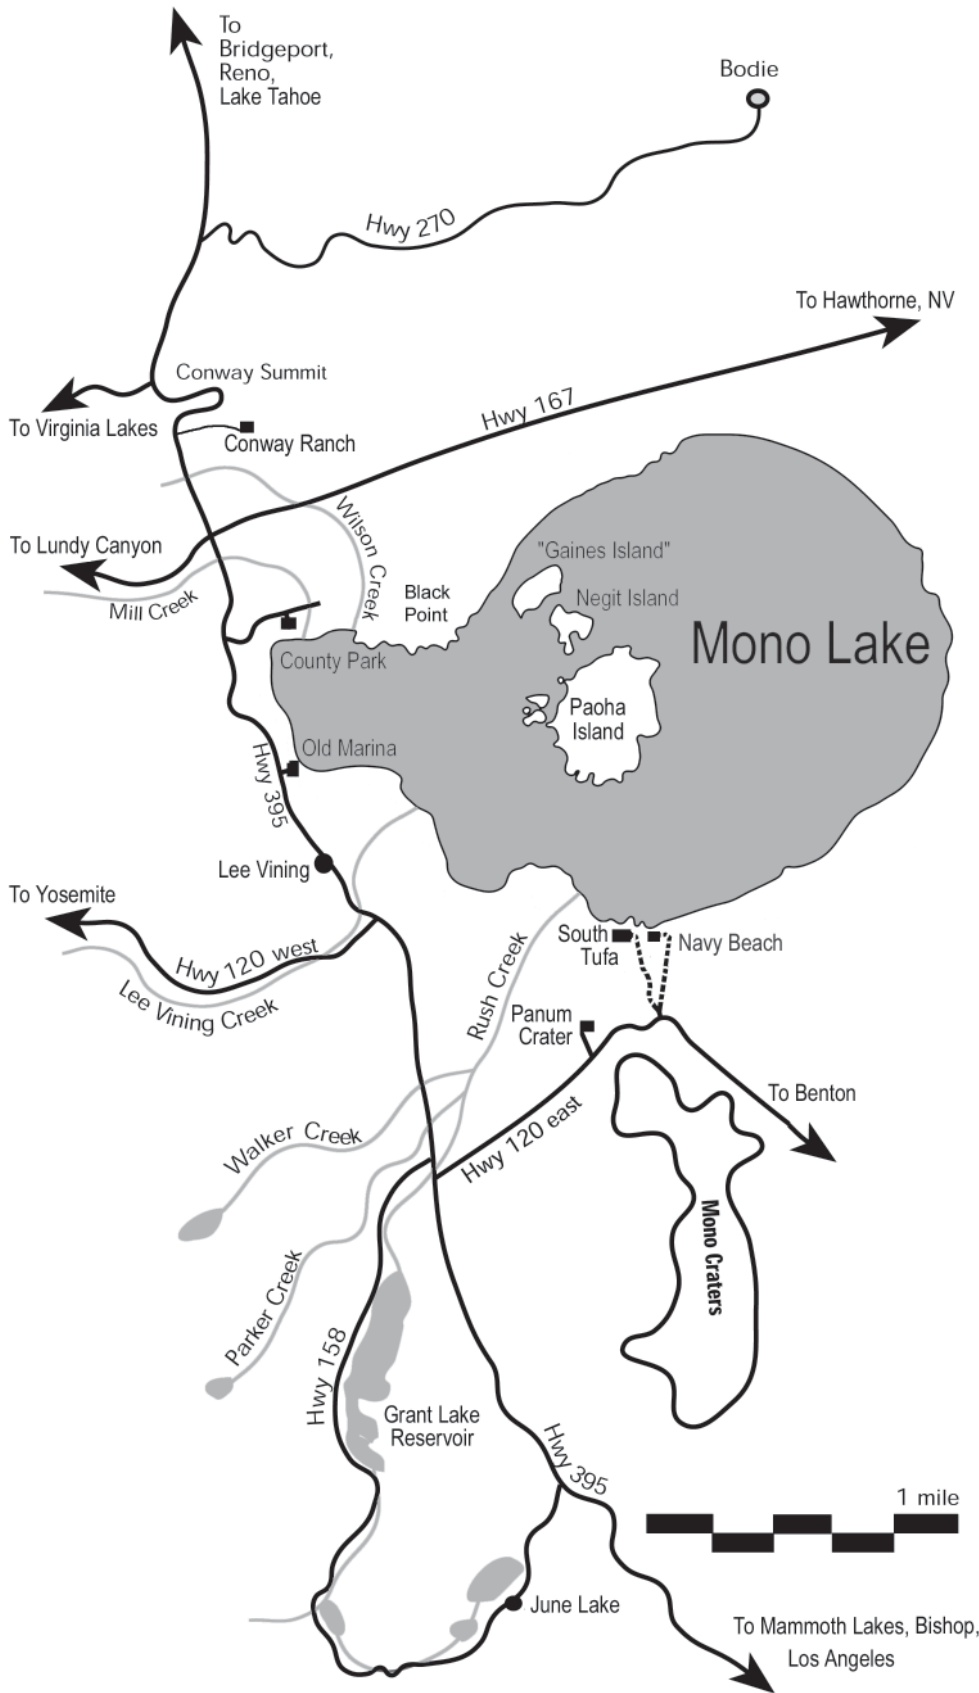

Mono Lake and Vicinity Map

How far is it? Distance from Lee Vining to:

South Tufa	11mi	18km
Yosemite Park entrance	13	21
Tuolumne Meadows	21	34
Mammoth Lakes	27	44
Bodie	32	52
Bishop.....	66	106
Yosemite Valley.....	77	124
Lake Tahoe.....	110	177
Reno	140	225
Death Valley.....	177	285
San Francisco (via 120)	250	402
Los Angeles	303	488
Las Vegas	326	525