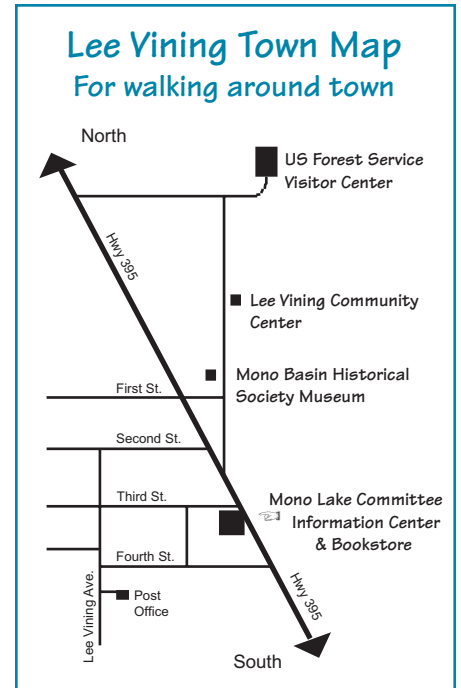

Mono Lake and Vicinity Map

How far is it? Distance from Lee Vining to:

South Tufa	11mi	18km
Yosemite Park entrance	13	21
Tuolumne Meadows	21	34
Mammoth Lakes	27	44
Bodie	32	52
Bishop.....	66	106
Yosemite Valley.....	77	124
Lake Tahoe.....	110	177
Reno	140	225
Death Valley.....	177	285
San Francisco (via 120)	250	402
Los Angeles	303	488
Las Vegas	326	525