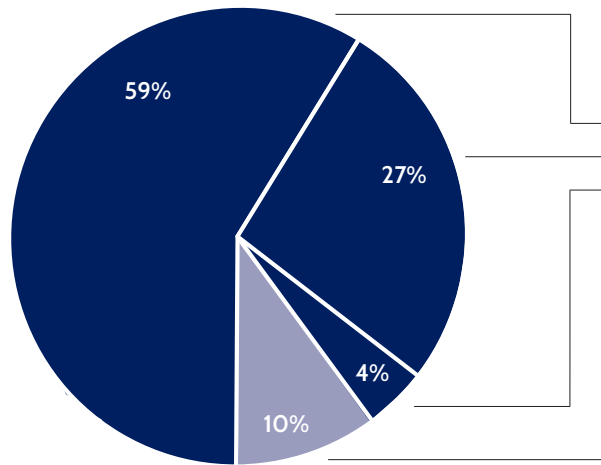

STATEMENT OF ACTIVITIES

INCOME

Public Support

- Member Contributions
- Donations and Bequests
- Assets Released from Restriction

Revenue

- Information Center Sales Program
- Program Service Revenue
- Investment Gain (Loss) and Other

Total Unrestricted Income

2015

2014

2013

2012

Member Contributions	1,239,993	1,293,147	1,198,026	1,186,450
Donations and Bequests	570,017	2,274,594	76,491	90,945
Assets Released from Restriction	93,559	89,245	206,512	158,444
	<u>1,903,569</u>	<u>3,656,986</u>	<u>1,481,029</u>	<u>1,435,839</u>
Information Center Sales Program	136,411	142,799	136,223	127,712
Program Service Revenue	90,448	88,733	102,781	82,835
Investment Gain (Loss) and Other	(13,954)	27,167	35,350	42,761
	<u>212,905</u>	<u>258,699</u>	<u>274,354</u>	<u>253,308</u>
Total Unrestricted Income	2,116,474	3,915,685	1,755,383	1,689,147