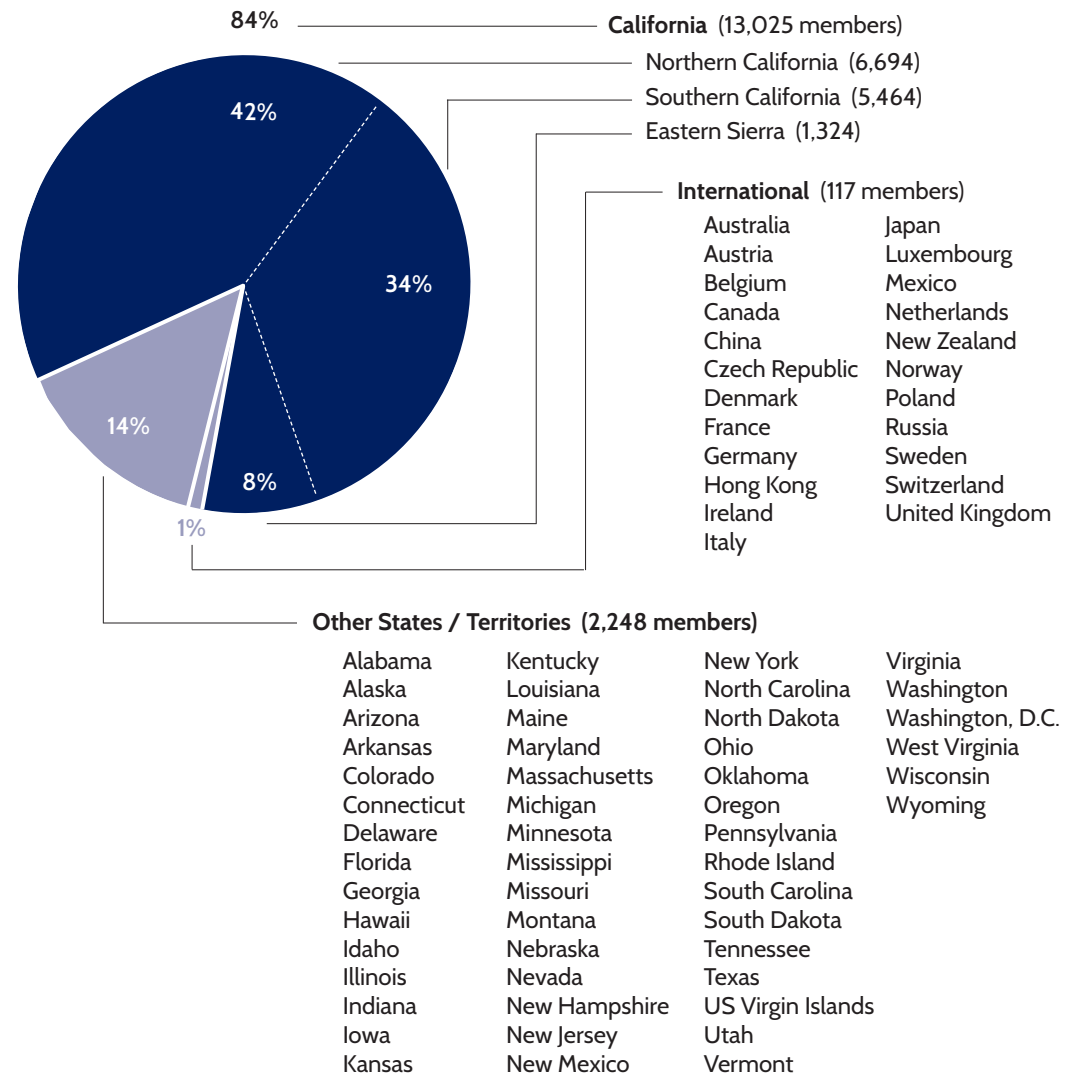

STATEMENT OF FINANCIAL POSITION & MEMBERSHIP

MONO LAKE COMMITTEE MEMBERSHIP

Total membership = 16,139

	12/31/15
Assets	
Cash and Equivalents	129,410
Investments	3,943,606
Property and Equipment	1,574,510
Other Assets	235,495
Total Assets	5,883,021
Total Liabilities	80,696
Net Assets	
Unrestricted	3,637,282
Temporarily Restricted	1,614,759
Permanently Restricted	550,284
Total Net Assets	5,802,325
Total Liabilities and Net Assets	5,883,021

Independent Accountants: Gilbert Associates, Inc., David Ljung, Shareholder