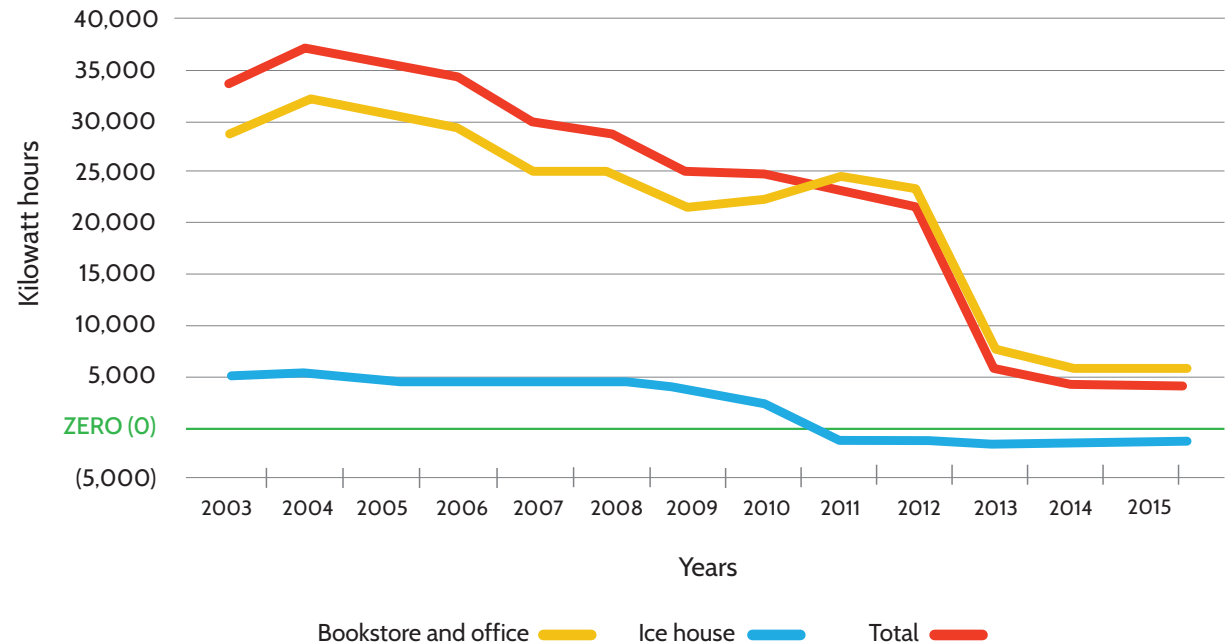

ECOLOGICAL FOOTPRINT

We evaluate our impact in the course of protecting Mono Lake.

Each year we track and assess our Bookstore & Information Center and office water and power consumption. We are careful to make sure that efforts to reduce our environmental impact are also reasonable expenditures of member donations.

The Committee's water comes from the local single-watershed system that serves the town of Lee Vining. In 2012 we installed the first water meter in town to monitor our use and to set a regional example. We also connected the public restroom sink with our landscaping via a greywater system. Thousands of visitors to the store now help water the storefront plants every time they use the sink, and we no longer use an irrigation system.

In 2012 we installed 33 solar panels on the main office building, which completed our transition to solar power that began in 2010 with eight panels on the ice house office building. Between getting solar panels and a concerted effort to upgrade light fixtures and appliances over time, the combined result is a 90% decrease in our electrical usage since 2006.

Mono Lake Committee electricity use since 2003

WATER USAGE	2015	2014	2013	2012 (May-Dec)
Gallons of water used in the Bookstore and office	68,800	46,720	58,580	45,000

ELECTRICITY USAGE	2015	2014	2013	2012	2011	2010	2009	2008	2007	2006
Bookstore and back office	5,629	5,970	7,620	23,303	24,692	22,590	21,594	21,854	25,627	29,649
Icehouse office	(1,237)	(1,615)	(1,641)	(1,599)	(1,212)	2,157	3,276	3,276	4,232	4,603
Total kilowatt hours	4,392	4,355	5,979	21,704	23,599	24,747	25,130	28,859	29,998	29,998