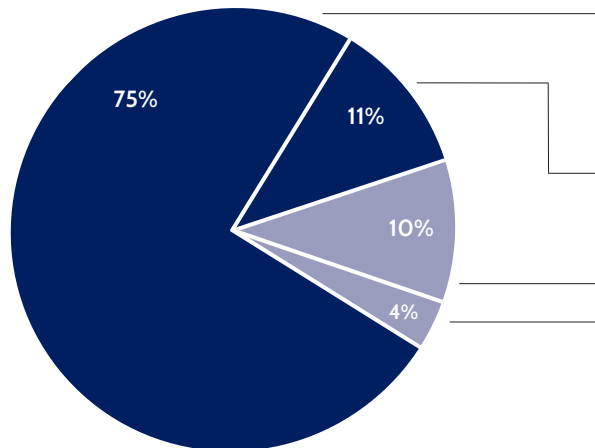

EXPENSES

Program Services

- Public Education and Outreach
- Research and Policy Development

Supporting Services

- Fundraising
- Management and General

Total Expenses

Public Education and Outreach	1,322,572	1,321,791	1,248,893	1,179,689
Research and Policy Development	191,512	216,598	354,512	354,492
	<u>1,514,084</u>	<u>1,538,389</u>	<u>1,603,405</u>	<u>1,534,181</u>
Fundraising	181,383	241,050	159,443	171,991
Management and General	61,847	60,943	64,123	54,158
	<u>243,230</u>	<u>301,993</u>	<u>223,566</u>	<u>226,149</u>
Total Expenses	1,757,314	1,840,382	1,826,971	1,760,330