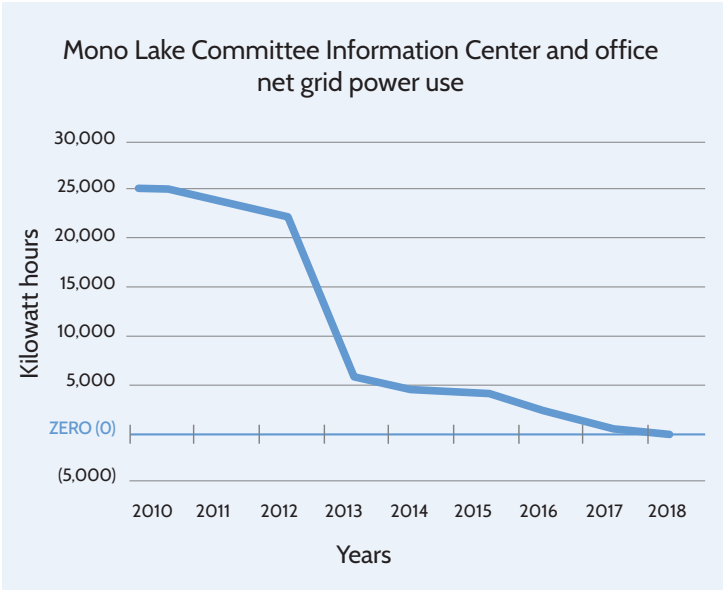

ECOLOGICAL FOOTPRINT

MONO LAKE COMMITTEE

Board of Directors

Sally Gaines, Chair
Tom Soto, Secretary
David Kanner, Treasurer
Martha Davis
Vireo Gaines
Richard Lehman
Gina Radieve
Sherryl Taylor
Doug Virtue
Kristine Zeigler

Staff

Executive Director, Geoffrey McQuilkin
Eastern Sierra Policy Director, Lisa Cutting
Education Director, Bartshé Miller
Communications Director, Arya Harp
Philanthropy Director, Anna Christensen
Office Director, Jessica Schneider
Membership Coordinator, Ellen King
Information & Restoration Specialist, Greg Reis
Restoration Field Technician, Robert Di Paolo
Sacramento Policy Associate, Betsy Reifsnider
Education Program Manager, Rose Nelson
Outdoor Ed Center Manager, Santiago M. Escruceria
Lead Naturalist Guide, Nora Livingston
LA Education Coordinator, Herley Jim Bowling
Canoe Tour Supervisor, Gary Nelson
Communications Coordinator, Elin Ljung
Digital Engagement Coordinator, Andrew Youssef
Information Center & Bookstore Manager, Lily Pastel
Bookkeeper, Donnette Huselton
Membership Assistant, Maureen McGlinchy
Project Specialist, Joslyn Rogers
Facilities Superintendent, Bill Lundeen

Directors Emeriti

Helen Green
Ed Grosswiler
Brent Coeur-Barron, Corporate Counsel

Founded by David Gaines in 1978

The Mono Lake Committee is a 501(c)(3) non-profit organization, also known as the Mono Lake Foundation.
Tax ID: 77-0051124

Mono Lake Committee
Post Office Box 29, Lee Vining, California 93541
(760) 647-6595
info@monolake.org
monolake.org

Evaluating our impacts in the course of protecting Mono Lake.

We track our water and power consumption to be mindful of our resource usage and reduce our environmental impact.