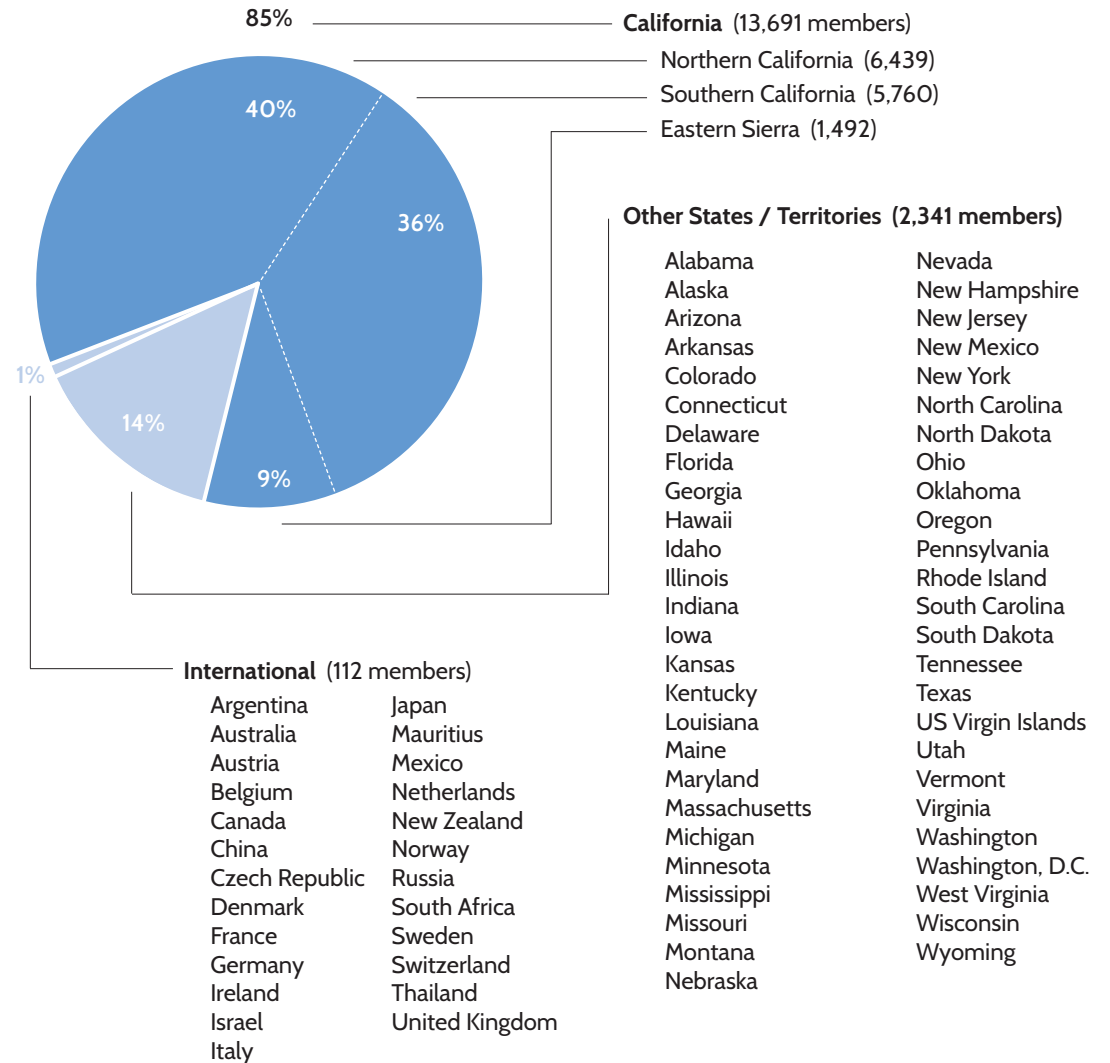

STATEMENT OF FINANCIAL POSITION & MEMBERSHIP

MONO LAKE COMMITTEE MEMBERSHIP

Total membership = 16,144

	12/31/17
Assets	
Cash and Equivalents	236,667
Investments	4,738,495
Property and Equipment	1,515,801
Other Assets	279,112
Total Assets	6,770,075
Total Liabilities	237,264
Net Assets	
Unrestricted	4,176,516
Temporarily Restricted	1,723,001
Permanently Restricted	633,294
Total Net Assets	6,532,811
Total Liabilities and Net Assets	6,770,075