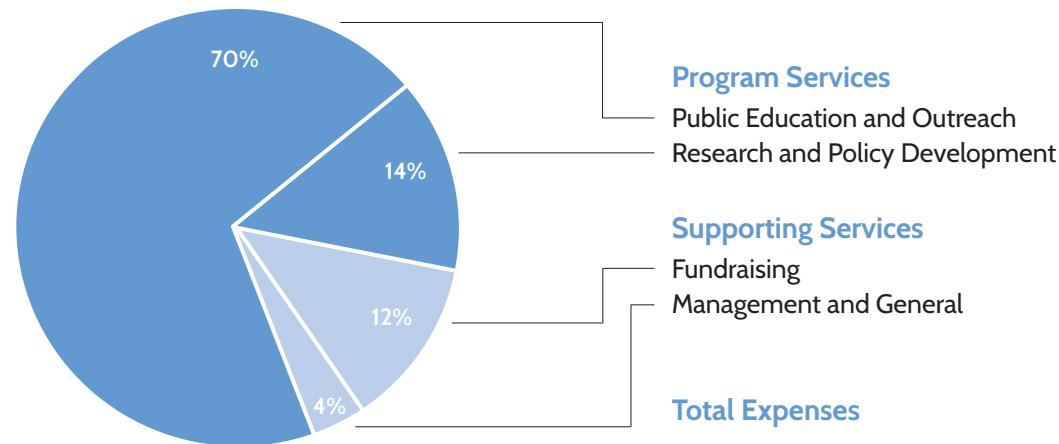

Program Services

Public Education and Outreach
Research and Policy Development

Supporting Services

Fundraising
Management and General

Total Expenses

Program Services				
Public Education and Outreach	1,505,090	1,552,161	1,322,572	1,321,791
Research and Policy Development	301,163	219,998	191,512	216,598
	<u>1,806,253</u>	<u>1,772,159</u>	<u>1,514,084</u>	<u>1,538,389</u>
Supporting Services				
Fundraising	266,475	211,696	181,383	241,050
Management and General	81,133	61,211	61,847	60,943
	<u>347,608</u>	<u>272,907</u>	<u>243,230</u>	<u>301,993</u>
Total Expenses	2,153,861	2,045,066	1,757,314	1,840,382