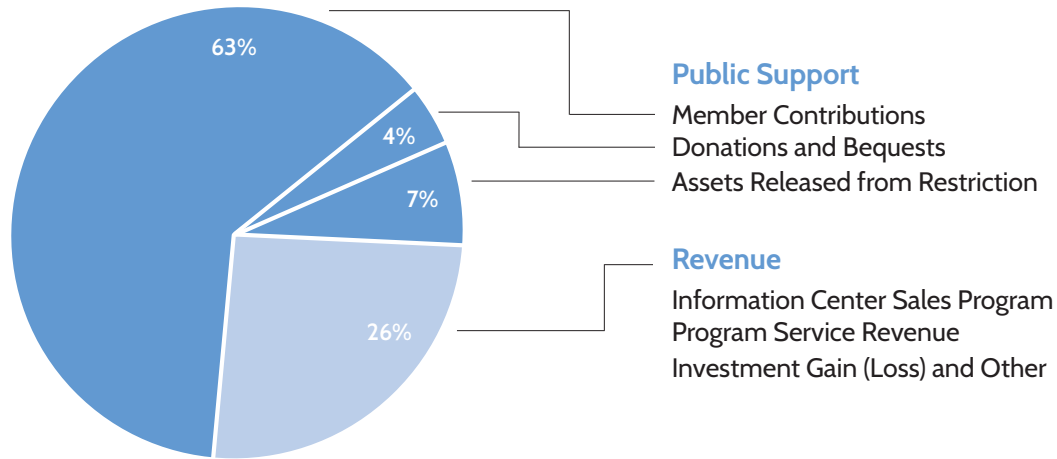

STATEMENT OF ACTIVITIES

INCOME

Public Support

Member Contributions
Donations and Bequests
Assets Released from Restriction

Revenue

Information Center Sales Program
Program Service Revenue
Investment Gain (Loss) and Other

	2017	2016	2015	2014
Public Support				
Member Contributions	1,522,671	1,439,059	1,239,993	1,293,147
Donations and Bequests	104,726	223,211	570,017	2,274,594
Assets Released from Restriction	177,108	100,318	93,559	89,245
	<u>1,804,505</u>	<u>1,762,588</u>	<u>1,903,569</u>	<u>3,656,986</u>
Revenue				
Information Center Sales Program	154,392	151,065	136,411	142,799
Program Service Revenue	103,872	96,643	90,448	88,733
Investment Gain (Loss) and Other	366,093	152,292	(13,954)	27,167
	<u>624,357</u>	<u>400,000</u>	<u>212,905</u>	<u>258,699</u>
Total Unrestricted Income	2,428,862	2,162,588	2,116,474	3,915,685

EXPENSES